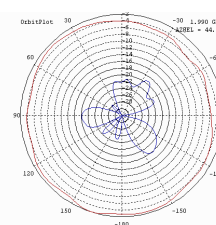

High Band

INOTEK ANTENNAS LTD

54, Ashdown Road, Chandler's Ford, Eastleigh, Hampshire, SO53 5QJ United Kingdom

Tel: +44 (0) 2380 254289, Fax: +44 (0) 2380 254 289, email: sales@inotekantennas.com, www.inotekantennas.com

Inotek Antennas reserve the right to vary in detail from the description and specification in this publication. Issue: 03/09