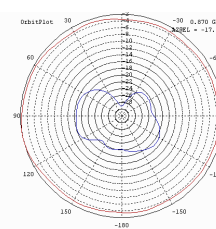

TECHNICAL SPECIFICATION

	LOW BAND	HIGH BAND
Frequency (MHz)	350 – 960	1710 – 2700
Gain	2dBi	4dBi
VSWR	<2.5:1	<2.0:1
Horizontal Beamwidth	360°	360°
Vertical Beamwidth	80°	75°
Elevation Downtilt	2-6°	2-9°
Upper Sidelobe Suppression	>15dB	>16dB
Front-to-Back Ratio	>25dB	>25dB
Power Rating	100W	
Impedance	50Ω	
Connectors (back or bottom)	N Female	
Dimensions	Height: 160mm , Dia: 280mm	
Weight (antenna only)	0.8 Kg	

Low Band